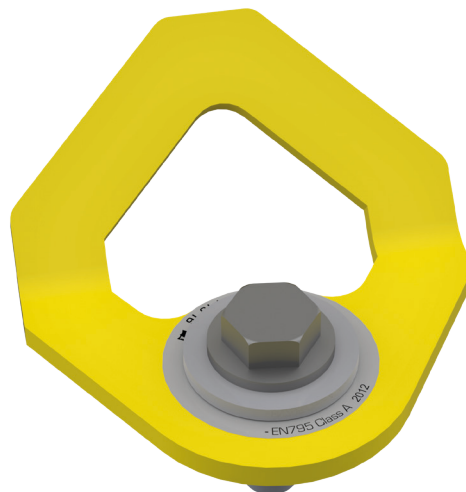

360° rotating anchor

Description:

SECURIFIX® rotatif is a fall arrester system for securing an area inaccessible to the public where there is a risk of falling.

SECURIFIX® rotatif has the special feature of being 360-degree rotatable and is designed for installation on dry metal deck roofs or standing seam roofs.

In the event of specific constraints, our design office will be able to devise an appropriate solution.

Details:

Material: 304L stainless steel

Finish: Yellow painted

Assembly: Delivered with manuals and drawings available online at: <http://extranet.somain.fr>

REF : 102535

SECURIFIX® rotatif

360-degree rotating anchor point
Stainless steel painted

✓ Advantages

The PAY 360 is preferably used on metal roofs.

The possibility of rotating the anchor point makes the system ideal for protection as the fixing plates absorb and optimally distribute the stress generated during a fall. It supports up to 1 user.