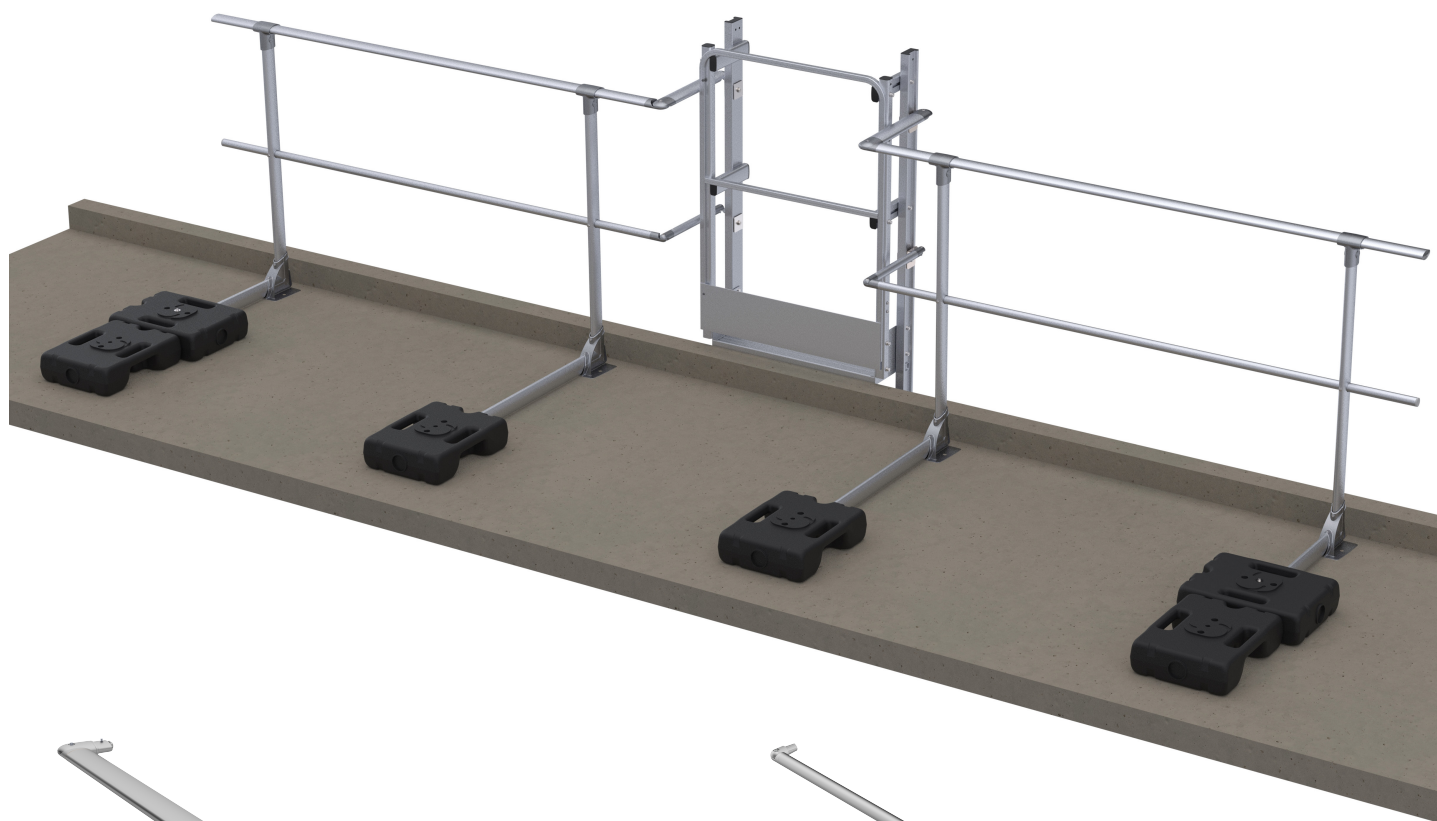

Guardrail/ladder connection

Description:

In order to offer you complete and optimal protection, we have created connectors that fit between our guardrails and our ladders.

Details:

Material: Aluminium

Finish: Raw, anodised or powder-coated

Delivery: Delivered with manuals and drawings available online at: <http://extranet.somain.fr>

REF : 100527

Junction ladder/handrail **SECURILISSE®**
(1 side).

REF : 100528

Railing ladder/railing midrail **SECURILISSE®**
(1 side).

REF : 101339

Railing protection kit,
SECURILISSE® autoportant
length 2 metres (optional plinth).

REF : 101338

Railing protection kit
SECURILISSE® bac acier
length 2 metres (optional plinth).