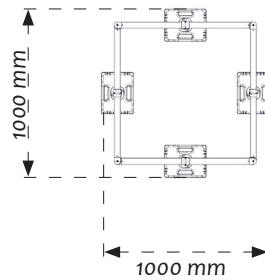

- Without gate

REF : 101148

1500 mm X 1500 mm skylight protection kit without gate.

- With gate

REF : 101149

1500 mm X 1500 mm skylight protection kit with gate.

2 Skylight protection: 1000 x 1000 (with or without gate)

- Without gate

REF : 101146

1000 mm X 1000 mm skylight protection kit without gate.

- With gate

REF : 101147

1000 mm X 1000 mm skylight protection kit with gate.

3 Skylight protection: 2000 x 2000 (with or without gate)

- Without gate

REF : 101150

2000 mm X 2000 mm skylight protection kit without gate.

- With gate

REF : 101151

2000 mm X 2000 mm skylight protection kit with gate.