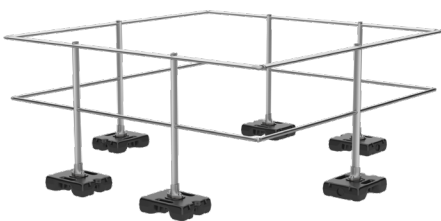

Skylight protection

Description:

The **SECURILISSE® evo protection de lanterneau** is a system to prevent falling through skylights on roofs inaccessible to the public.

Totally free-standing thanks to its ballast weights covered with HDPE plastic which also ensure the waterproofing of the building.

- Without gate

REF : 101148

1500 mm X 1500 mm skylight protection kit without gate.

- With gate

REF : 101149

1500 mm X 1500 mm skylight protection kit with gate.

2 Skylight protection: 1000 x 1000 (with or without gate)

- Without gate

REF : 101146

1000 mm X 1000 mm skylight protection kit without gate.

- With gate

REF : 101147

1000 mm X 1000 mm skylight protection kit with gate.

3 Skylight protection: 2000 x 2000 (with or without gate)

- Without gate

REF : 101150

2000 mm X 2000 mm skylight protection kit without gate.

- With gate

REF : 101151

2000 mm X 2000 mm skylight protection kit with gate.