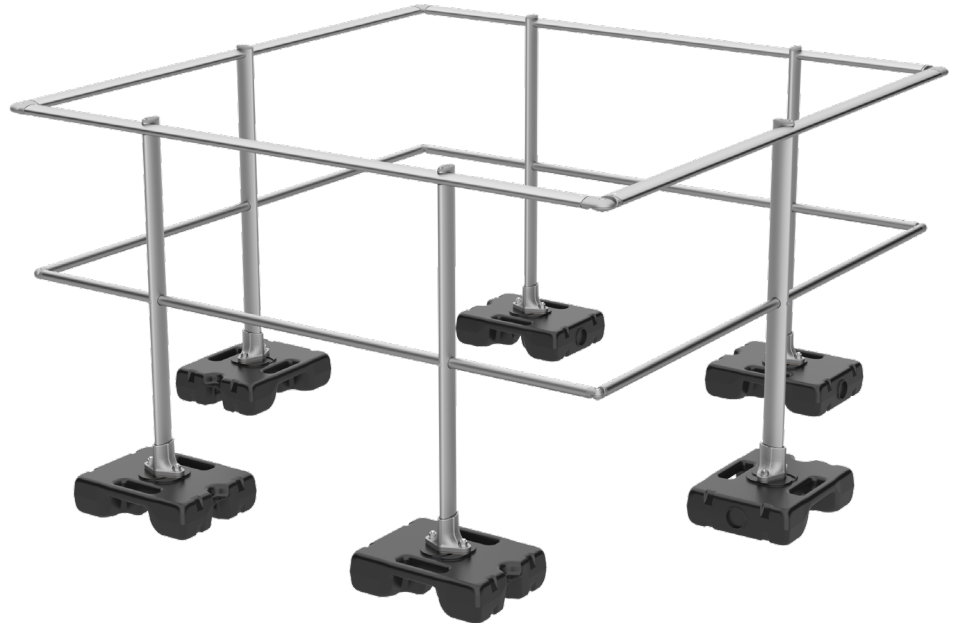

Skylight protection

Description:

The **SECURILISSE® evo protection de lanterneau** is a system to prevent falling through skylights on roofs inaccessible to the public.

Totally free-standing thanks to its ballast weights covered with HDPE plastic which also ensure the waterproofing of the building.

Details:

Material: Aluminium

Finish : Raw, anodised or powder-coated

Delivery : Delivered with manuals and drawings available online at: <http://extranet.somain.fr>

1 Skylight protection: 1500 x 1500 (with or without gate)

- Without gate

REF : 101148

1500 mm X 1500 mm skylight protection kit without gate.

- With gate

REF : 101149

1500 mm X 1500 mm skylight protection kit with gate.

2 Skylight protection: 1000 x 1000 (with or without gate)

- Without gate

REF : 101146

1000 mm X 1000 mm skylight protection kit without gate.

- With gate

REF : 101147

1000 mm X 1000 mm skylight protection kit with gate.

3 Skylight protection: 2000 x 2000 (with or without gate)