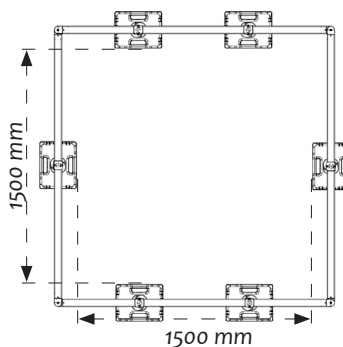

Details:

Material: Aluminium

Finish : Raw, anodised or powder-coated

Delivery : Delivered with manuals and drawings available online at: <http://extranet.somain.fr>

1 Skylight protection: 1500 x 1500 (with or without gate)

- Without gate

REF : 101148

1500 mm X 1500 mm skylight protection kit without gate.

- With gate

REF : 101149

1500 mm X 1500 mm skylight protection kit with gate.

2 Skylight protection: 1000 x 1000 (with or without gate)

- Without gate

REF : 101146

1000 mm X 1000 mm skylight protection kit without gate.

- With gate

REF : 101147

1000 mm X 1000 mm skylight protection kit with gate.

3 Skylight protection: 2000 x 2000 (with or without gate)