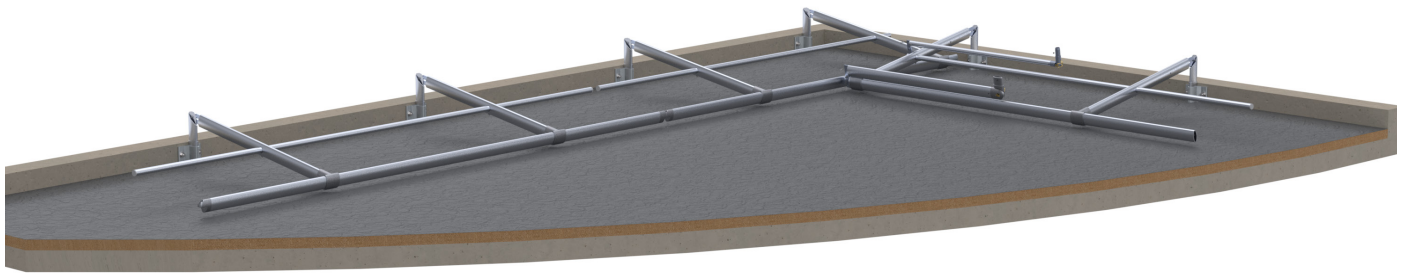

### Description:

The **SECURILISSE®** is a collective system against falls from heights, designed for roofs that are inaccessible to the public. The foldable option is chosen for aesthetic reasons as the guardrail is **completely invisible from the ground when folded down**. This option is available for the GC-DP, GC-DA, GC-DAD and GCRE fixation.  
There is a specific version of the foldable **SECURILISSE® autoportant rabattable** (see freestanding guardrail product sheet).

### Junctions

This guardrail is delivered in 3m sections (2 uprights) which are joined together by the handrails with a pin.

### Customisation

This option is available for most **SECURILISSE®** fixation sockets.

Then tilt the upright to the lower position.  
Do the operations backward to put the **SECURILISSE®** in operational position.

## Angles for the **SECURILISSE® rabattable**

The layout of the angles for **SECURILISSE®** equipped with the foldable option is very specific.

Fold down the guardrail section towards the inside of the device.  
Do the reverse operation to put the **SECURILISSE®** in operational position.