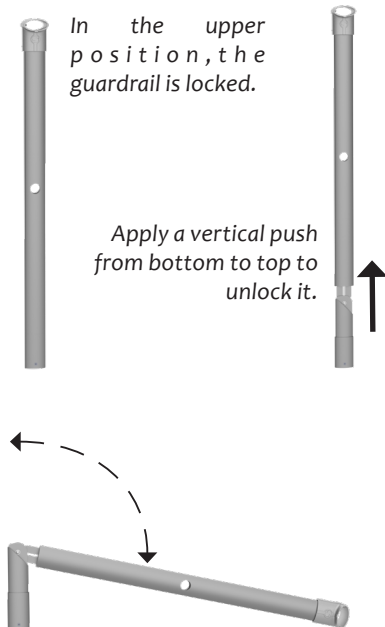

Then tilt the upright to the lower position.
Do the operations backward to put the **SECURILISSE®** in operational position.