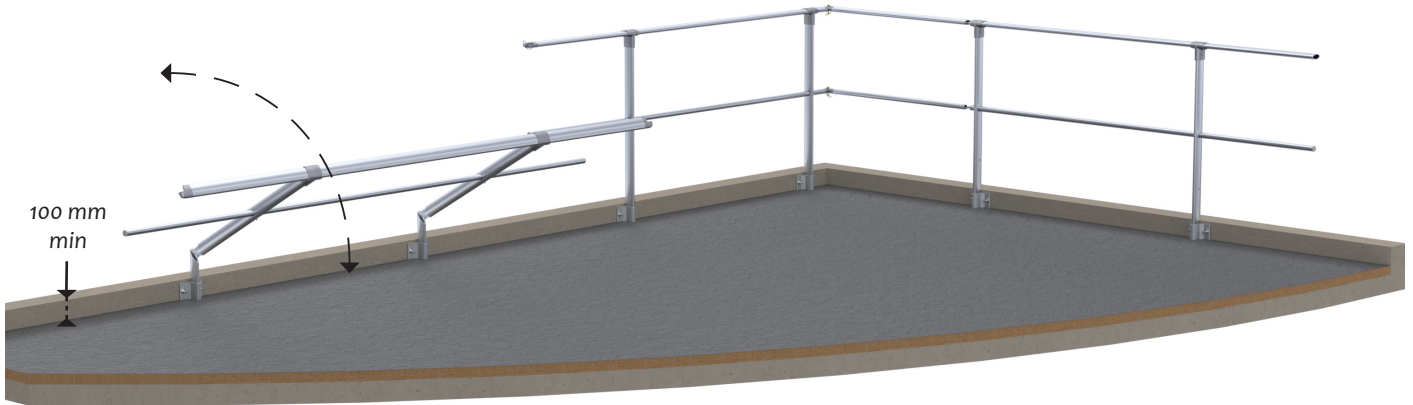

### Description:

The **SECURILISSE®** is a collective system against falls from heights, designed for roofs that are inaccessible to the public. The foldable option is chosen for aesthetic reasons as the guardrail is **completely invisible from the ground when folded down**. This option is available for the GC-DP, GC-DA, GC-DAD and GCRE fixation.  
There is a specific version of the foldable **SECURILISSE® autoportant rabattable** (see freestanding guardrail product sheet).

### Operation

The foldable option is obtained by adding a joint to each upright of the **SECURILISSE®**.

### Junctions

This guardrail is delivered in 3m sections (2 uprights) which are joined together by the handrails with a pin.

## See also GC-PL-R

The **SECURILISSE® GC-PL-R** is a free-standing, foldable guardrail. Supplied in 4.5 metre sections