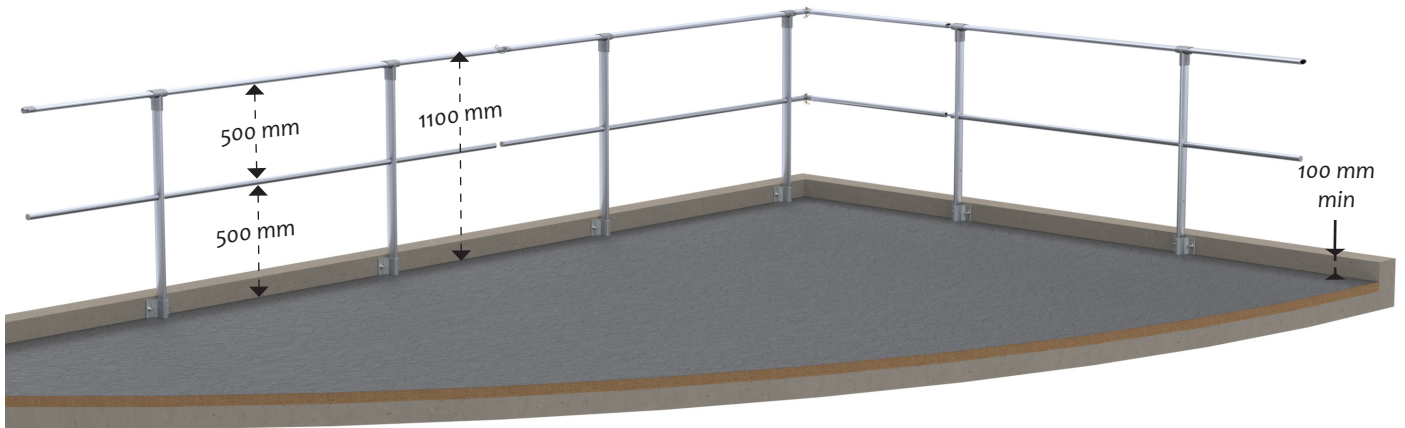

### Junctions

This guardrail is delivered in 3m sections (2 uprights) which are joined together by the handrails with a pin.

### Customisation

This option is available for most **SECURILISSE®** fixation sockets.

Then tilt the upright to the lower position.  
Do the operations backward to put the **SECURILISSE®** in operational position.

## Angles for the **SECURILISSE® rabattable**

The layout of the angles for **SECURILISSE®** equipped with the foldable option is very specific.

Fold down the guardrail section towards the inside of the device.  
Do the reverse operation to put the **SECURILISSE®** in operational position.

## See also GC-PL-R

The **SECURILISSE® GC-PL-R** is a free-standing, foldable guardrail. Supplied in 4.5 metre sections