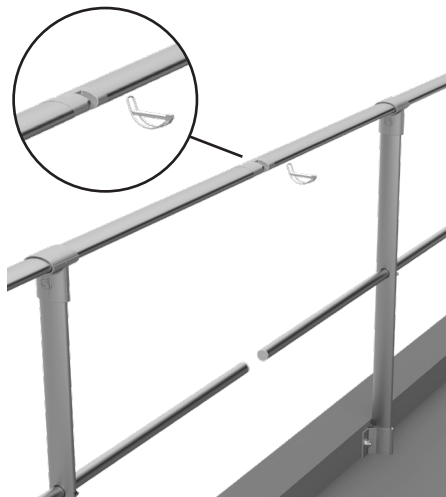

Then tilt the upright to the lower position.
Do the operations backward to put the **SECURILISSE®** in operational position.